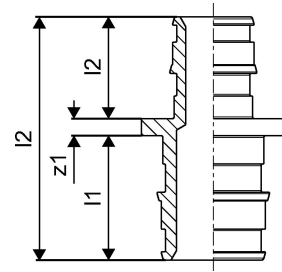

Uponor Q&E reducer LF 20x16

1126792

- Made of lead free brass acc. to A5G4 of NCC 2022
- Watermark approved
- Note: Q&E ring must be ordered separately

Application information Uponor Q&E reducer LF

Specification

- Q&E fittings and rings for Uponor Pex pipes
- Metal fittings are made of high quality brass
- Plastic fittings are made of polyphenilsulphone
- Q&E rings must be ordered separately if not different mentioned

Application

if not different mentioned:

- Male and female threads acc.to EN 10226-1.