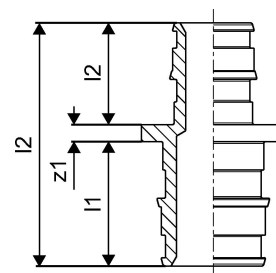

Uponor Q&E reducer LF 20x16

1126792

Product code

Item no EAN	6414905672660
Item no GF	35001126792
Item no GTIN	06414905672660

Dimensions

Item Unit Height	25.5
Item Unit Length	43
Item Unit Weight	0,043
Item Unit Width	25.5
Item_UOM	pce

Measurements

LENGTH_L	43
Length (l1)	22
Length (l2)	18
Z	3

Packaging

Packaging GTIN PL1	06414900305051
Packaging GTIN PL3	06414900306409
Packaging GTIN PL4	06414900371902
Packaging Height PL1	20
Packaging Height PL3	170
Packaging Height PL4	680
Packaging Length PL1	80
Packaging Length PL3	320
Packaging Length PL4	1200
Packaging Material (number) PL1	4
Packaging Material (number) PL3	20
Packaging Material PL1	Low density polyethylene